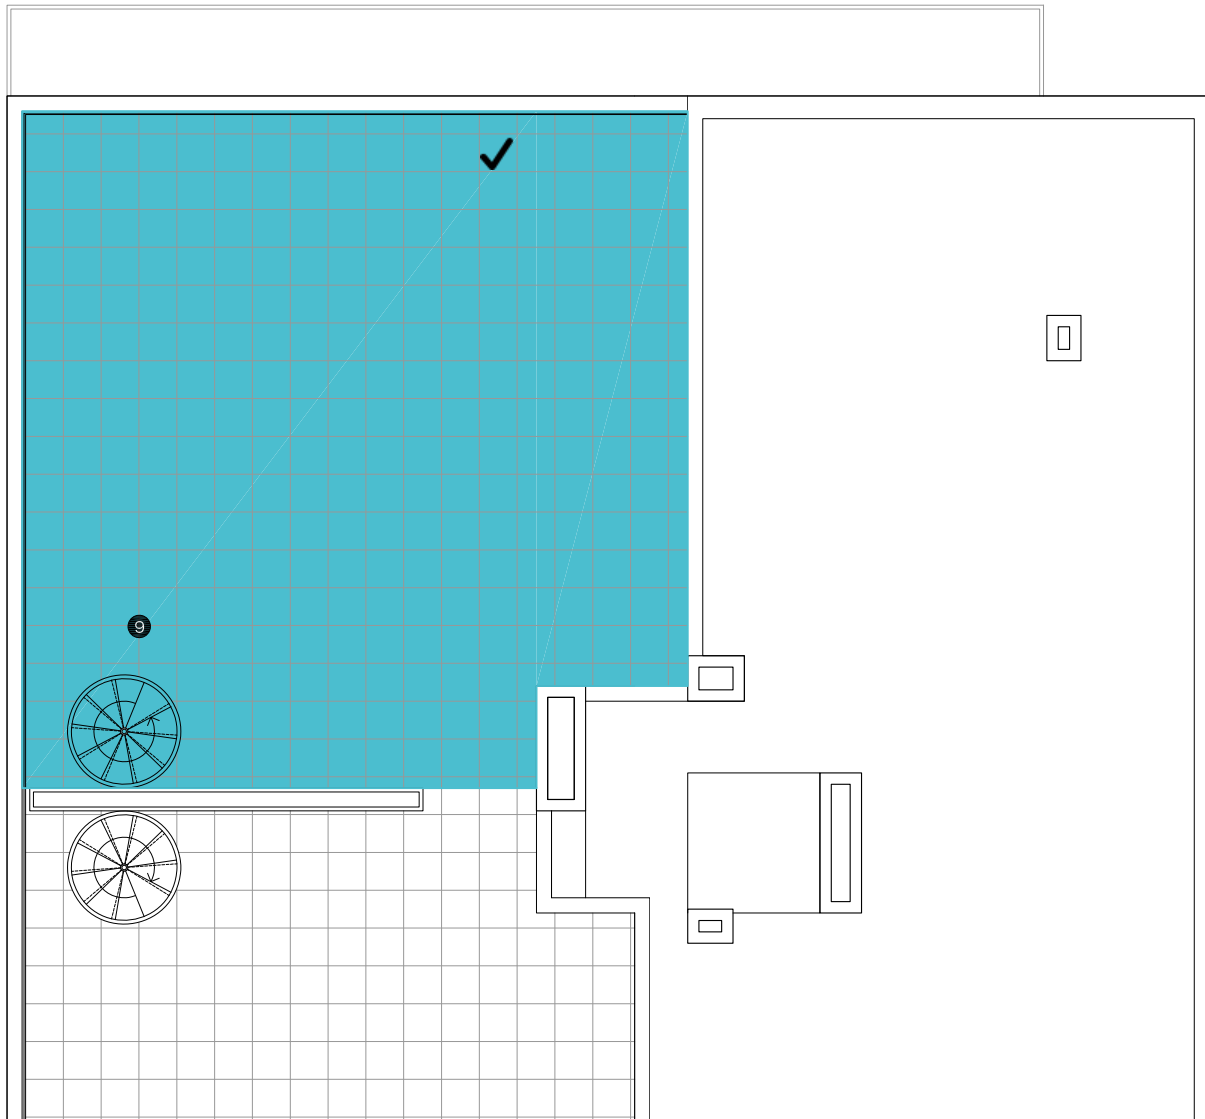

APARTMENT 3.A.1
BLOCK 1
STAIRCASE A
FLOOR - DOOR 3 - 1

1 LIVING-DINING ROOM 32.50 m²
2 HALL 4.20 m²
3 KITCHEN 8.90 m²

4 MASTER BEDROOM 20.30 m²
5 BEDROOM 2 12.60 m²
6 BEDROOM 3 10.70 m²

7 BATHROOM 3.90 m²
8 TERRACE 39.80 m²
9 SOLARIUM 77.10 m²

APARTMENT 3.A.1
BLOCK 1
STAIRCASE A
FLOOR - DOOR 3 - 1

1	LIVING-DINING ROOM	32.50 m ²
2	HALL	4.20 m ²
3	KITCHEN	8.90 m ²

4	MASTER BEDROOM	20.30 m ²
5	BEDROOM 2	12.60 m ²
6	BEDROOM 3	10.70 m ²

7	BATHROOM	3.90 m ²
8	TERRACE	39.80 m ²
9	SOLARIUM	77.10 m ²